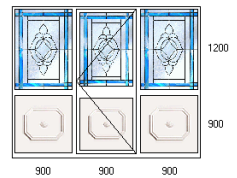

1 x Tilt n Slide Patio, 288,

Item comment:

Any comments you like here...