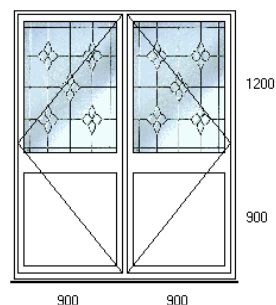

25. May 2004

Survey

Product FrenchDoor, Style 251, Quantity 1, Width 1800, Height 2100, Colour White, Low Threshold Yes, Sub Sill 150 mm, Sill Horn 50mm Horn, Handles White, Locking Espag, Door Hinges Standard, Door Opening Out, Letter Plates Gold, Glazing Double, Glazing Bead Internally, Unit Thickness 28mm, Glass Thickness pane 1 6mm, Glass Thickness pane 2 6mm, Glass Pattern pane 1 Clear, Glass Pattern pane 2 Clear, Glass Strength pane 1 Toughened, Glass Strength pane 2 Toughened, LowE Yes, Spacer bar Silver, Glass Effect RBD21 RegaLead, Panel Panel 6, Location Porch. Price per item £ 677.94

[Comments]: Remove old doors carefully and leave in garage. Make good paving surrounding entrance.