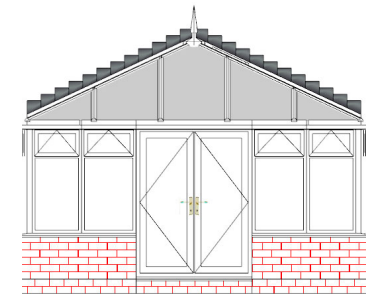

# Conservatory Base Plan Report

PLEASE NOTE ALL DIMENSIONS IN MM.  
DIMENSIONS TO INTERNAL WALL.

**Edwardian Standard - Colour: White**

Base Scale: 1:39  
 Conservatory Volume: 47.9 Cubic Metres  
 Floor Area to internal wall: 16.6 sq metres  
 Base Area to external wall: 19.7 sq metres

Dwarf Wall Thickness: 250mm  
 Dwarf Wall Height: 600mm  
 Outer Skin: Brick 100mm  
 Cavity: 50mm  
 Inner Skin: Block & Plaster 100mm  
 Approximate Bricks for Outer Skin: 1416  
 Approximate Bricks for Inner Skin: 276