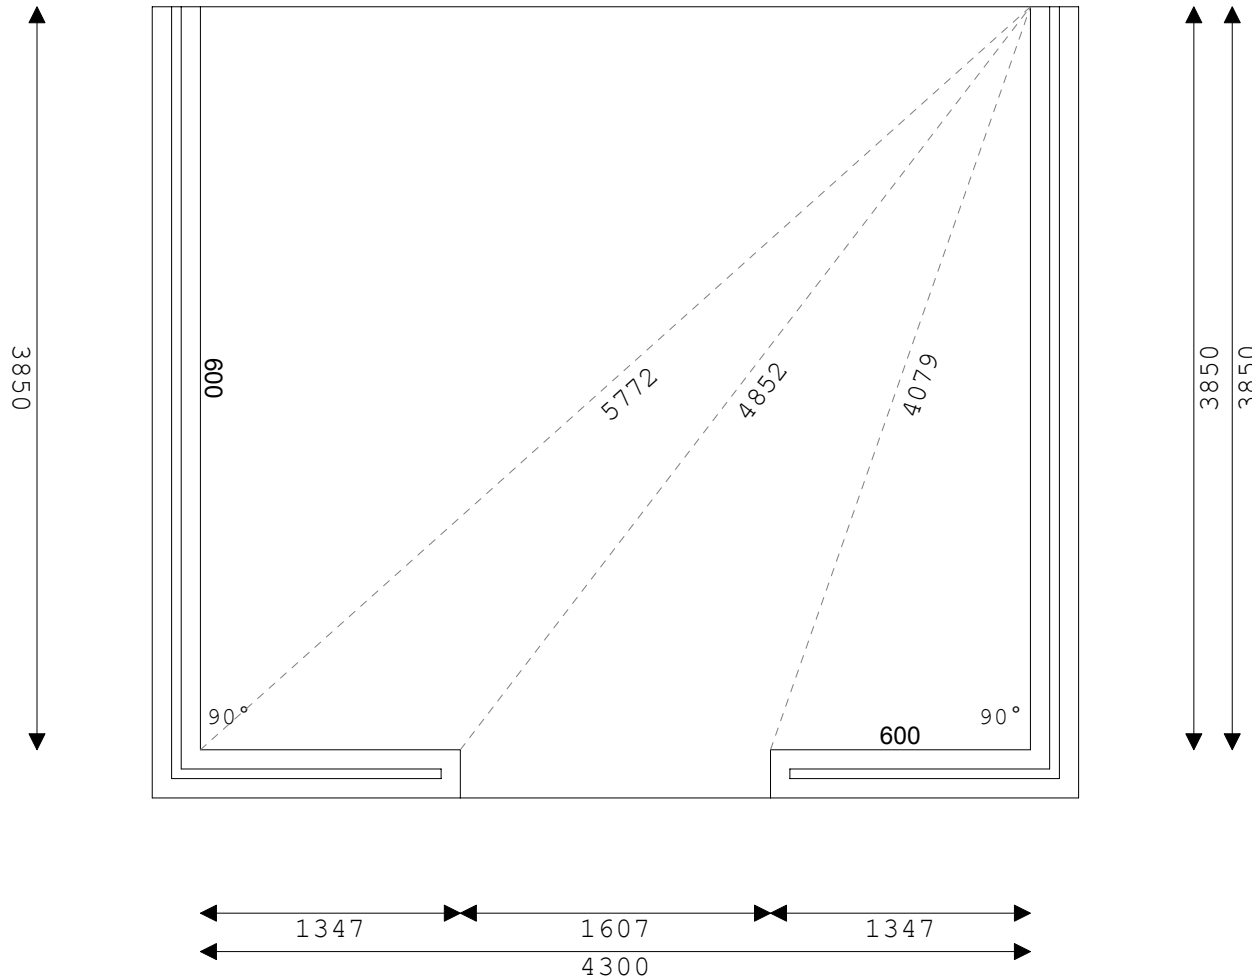

# Conservatory Base Plan Report

PLEASE NOTE ALL DIMENSIONS IN MM.  
DIMENSIONS TO INTERNAL WALL.

**Edwardian Standard - Colour: White**

Base Scale: 1:39  
 Conservatory Volume: 47.9 Cubic Metres  
 Floor Area to internal wall: 16.6 sq metres  
 Base Area to external wall: 19.7 sq metres

Dwarf Wall Thickness: 250mm  
 Dwarf Wall Height: 600mm  
 Outer Skin: Brick 100mm  
 Cavity: 50mm  
 Inner Skin: Block & Plaster 100mm  
 Approximate Bricks for Outer Skin: 1416  
 Approximate Bricks for Inner Skin: 276