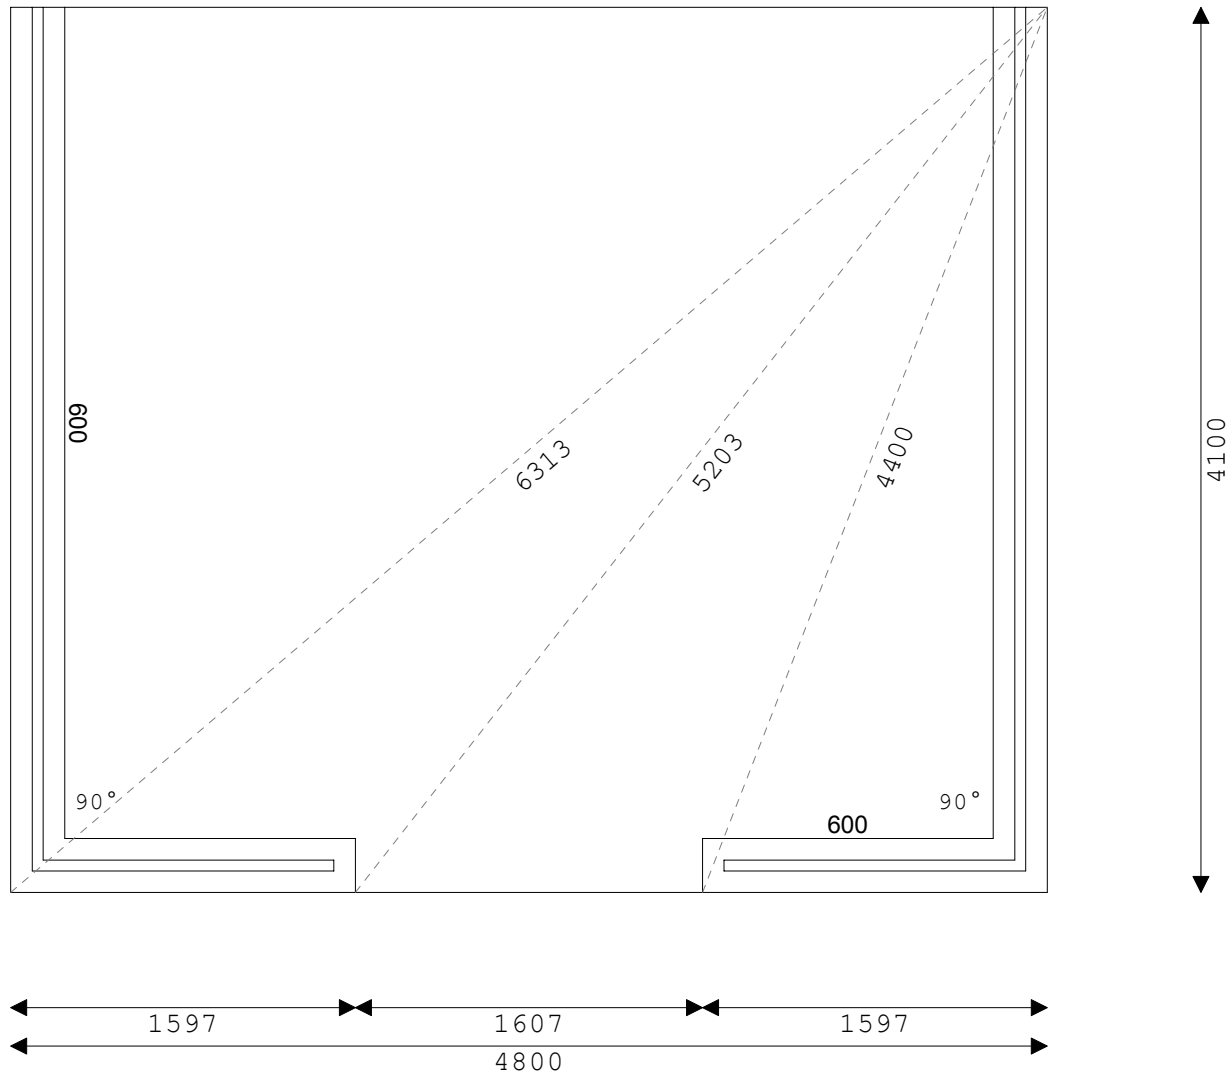

Notes / Options:  
 You can type any extra baseplan related notes here.  
 This could be anything, e.g. electrics etc.

**Edwardian Standard - Colour: White**  
 Scale: 1:35  
 Conservatory volume: 47.9 Cubic Metres  
 Floor Area to internal wall: 16.6 square metres  
 Base Area to external wall: 19.7 square metres

Dwarf Wall Thickness: 250mm  
 Dwarf Wall Height: 600mm  
 Outer Skin: Brick 100mm  
 Cavity: 50mm  
 Inner Skin: Block & Plaster 100mm  
 Approximate Bricks for Outer Skin: 1416  
 Approximate Bricks for Inner Skin: 276