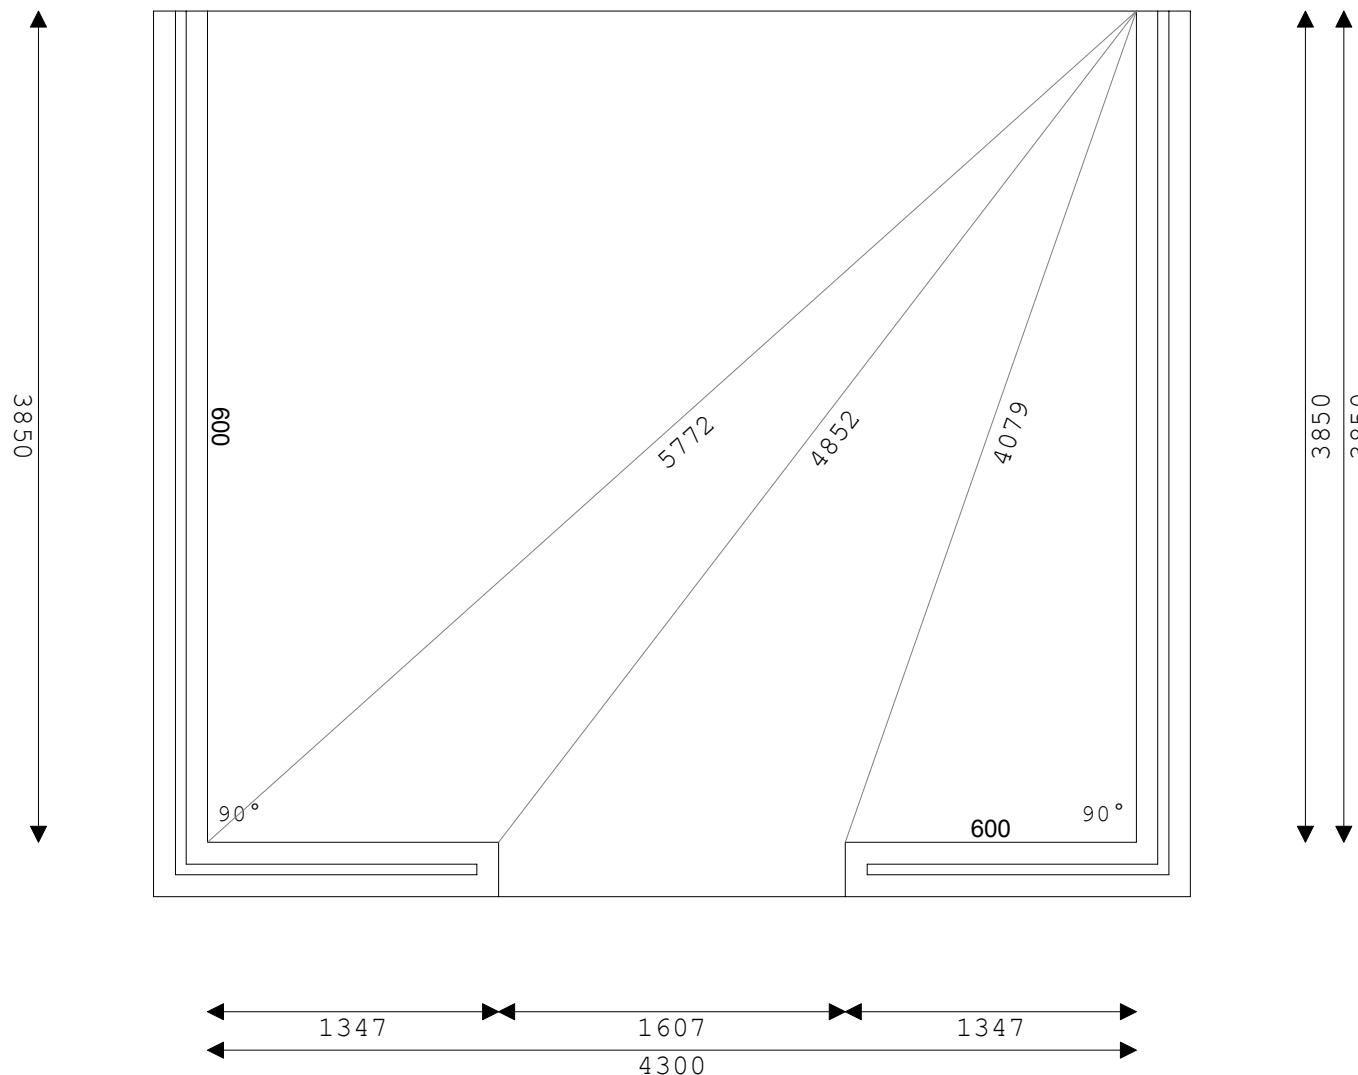

Notes / Options:
 You can type any extra baseplan related notes here.
 This could be anything, e.g. electrics etc.

Edwardian Standard - Colour: White
 Drawing Scale: 1:35
 Volume: 47.9 Cubic Metres
 Floor Area to internal wall: 16.6 sq metres
 Base Area to external wall: 19.7 sq metres

Dwarf Wall Thickness: 250mm
 Dwarf Wall Height: 600mm
 Outer Skin: Brick 100mm
 Cavity: 50mm
 Inner Skin: Block & Plaster 100mm
 Approximate Bricks for Outer Skin: 1416
 Approximate Bricks for Inner Skin: 276