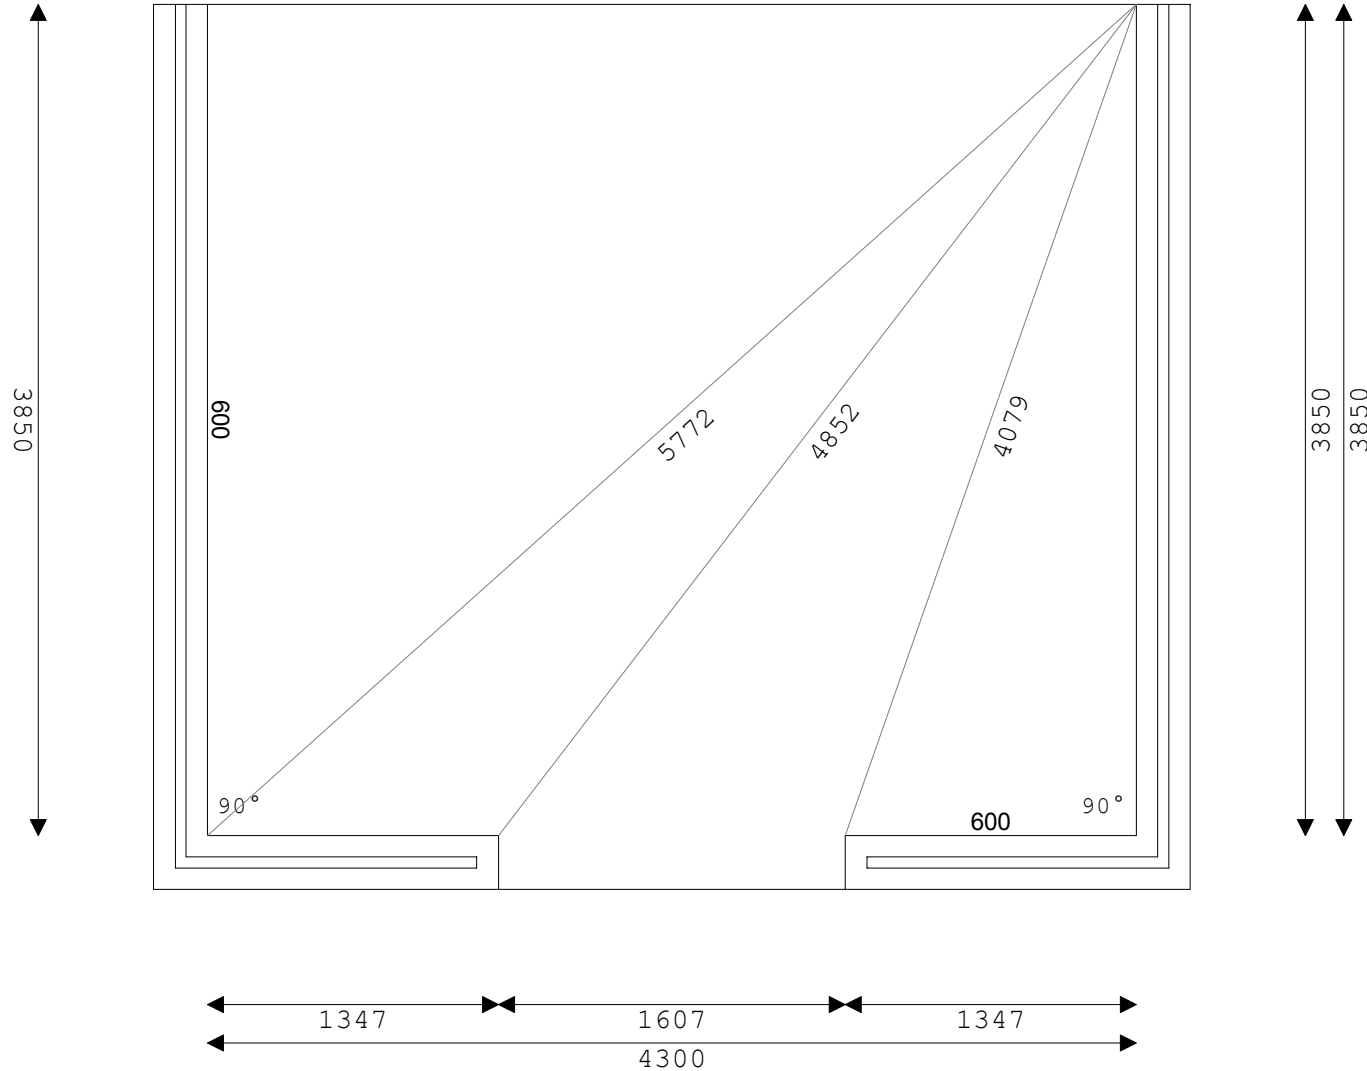

# Conservatory Base Plan Report

PLEASE NOTE ALL DIMENSIONS IN MM.  
DIMENSIONS TO INTERNAL WALL.

**Style: Edwardian Standard**  
**Colour: White**  
Drawing Scale: 1:35  
Volume: 47.9 Cubic Metres  
Floor Area to internal wall: 16.6 sq metres  
Base Area to external wall: 19.7 sq metres

Dwarf Wall Thickness: 250mm  
Dwarf Wall Height: 600mm  
Outer Skin: Brick 100mm  
Cavity: 50mm  
Inner Skin: Block & Plaster 100mm  
Approximate Bricks for Outer Skin: 1416  
Approximate Bricks for Inner Skin: 276